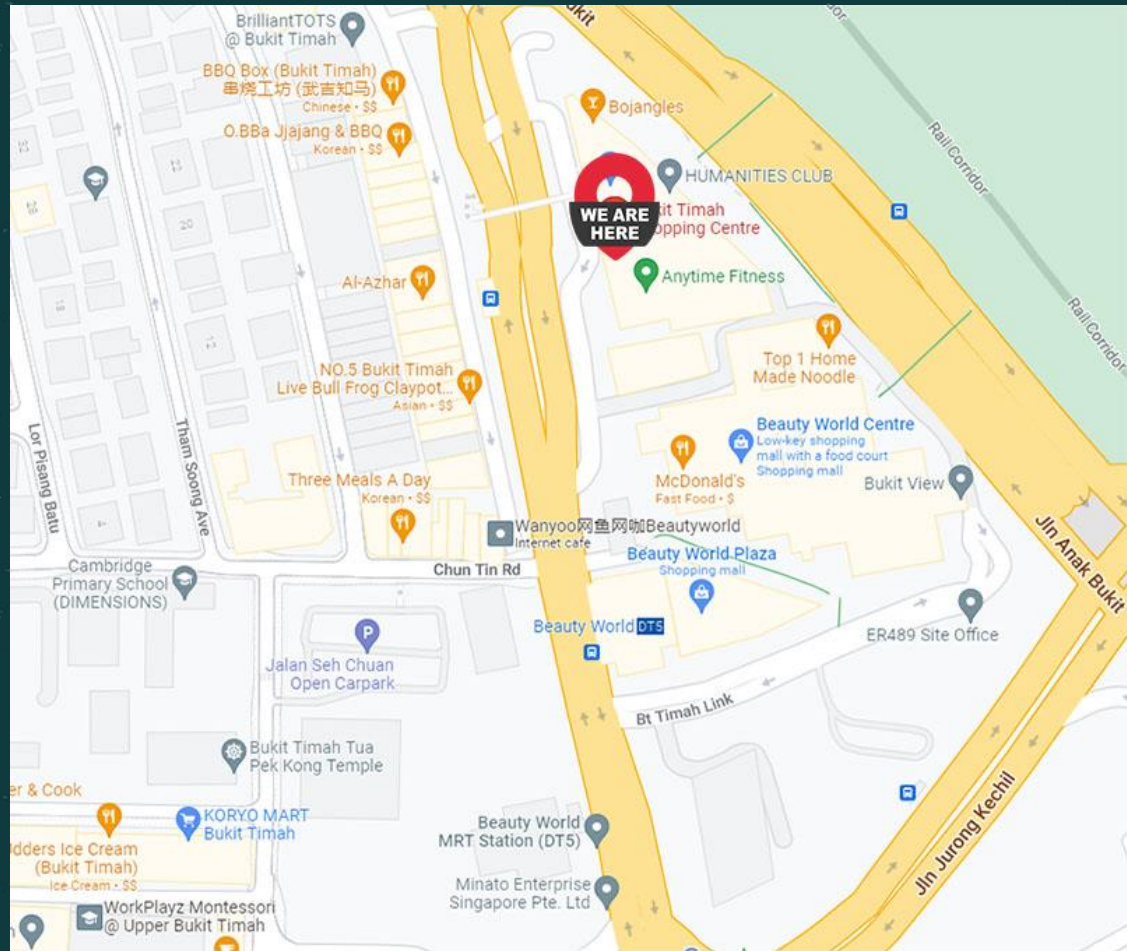

地点

Venues

Bukit Timah Shopping Centre

170
Upper
Bukit Timah Road,
Singapore
588179